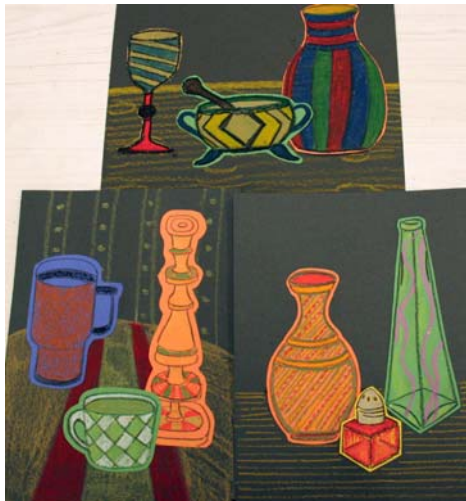

**Shade and Shadow Bowls
Inspired by Claude Monet
April 2009**

Stuffies Inspired by Henri Rousseau March 11, 2009

Happy Harlequin
Bubble People
inspired by Henri Matisse
February 2009

Still Life Collage Inspired by Cezanne January 2009

Simple Perspective November 19, 2008

***Color Wheel and Tree
October 22, 2008***

Workshop on
September 24,
2008
Lines and Shapes