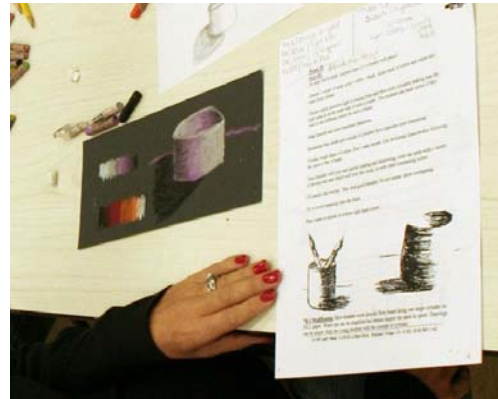

**Shade and Shadow Bowls
Inspired by Claude Monet
April 2009**

Stuffies Inspired by Henri Rousseau March 11, 2009

Happy Harlequin
Bubble People
inspired by Henri Matisse
February 2009

Still Life Collage Inspired by Cezanne January 2009

Simple Perspective November 19, 2008

***Color Wheel and Tree
October 22, 2008***

Workshop on
September 24,
2008
Lines and Shapes